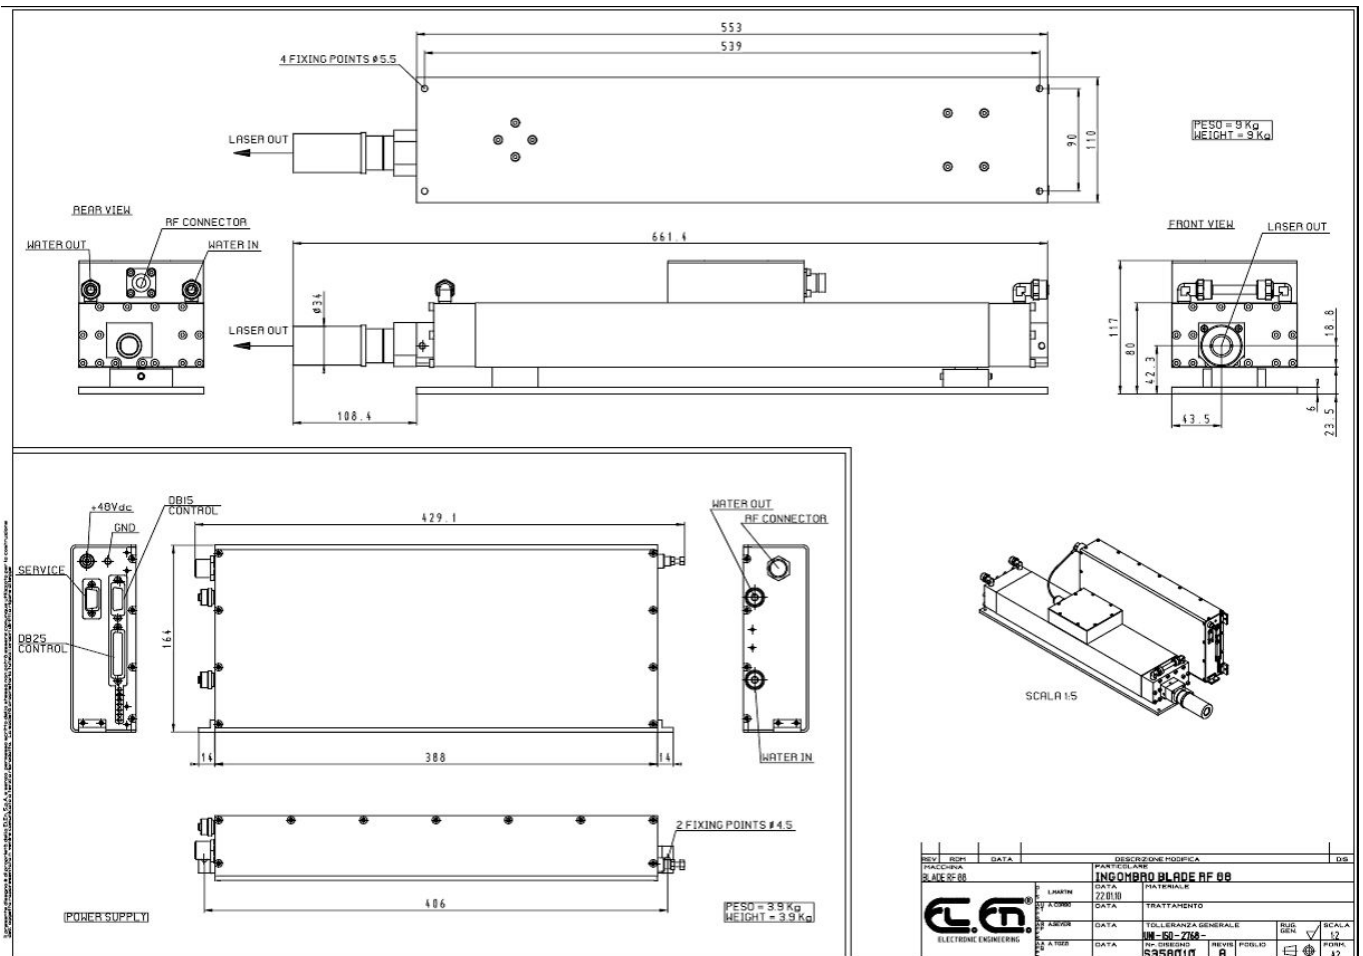

RF 88 // CO₂ Sealed-off series

KEY FEATURES

- Extreme compactness
- Radio Frequency excited
- High beam quality
- High reliability
- Ease of integration

El.En. All rights reserved - Technical data and pictures are not binding - In the aim of improving its products El.En. reserves the right to change the technical features without prior notice

El.En. s.p.a. // HQ Operations
Via Baldanzese, 17 50041 Calenzano (FI) Italy [phone +39 055 8826807](tel:+390558826807)
[fax +39 055 8832884](tel:+390558832884) [email industrialdivision@elengroup.com](mailto:industrialdivision@elengroup.com) [website elenlaser.com](http://www.elenlaser.com)